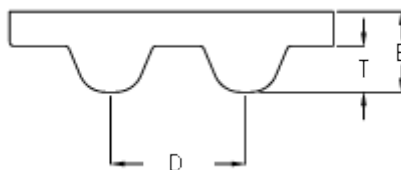

Data Sheet

Article number: 602932750277

Description: Gates timing belt POWERGRIP®
GTX 1200 8MX 20

Measures

D (Pitch)	= 8
Height B mm	= 5.6
Height T mm	= 3.4
Length	= 1200
Number of teeth	= 150
Type	= 1200 8MX 20
Width	= 20